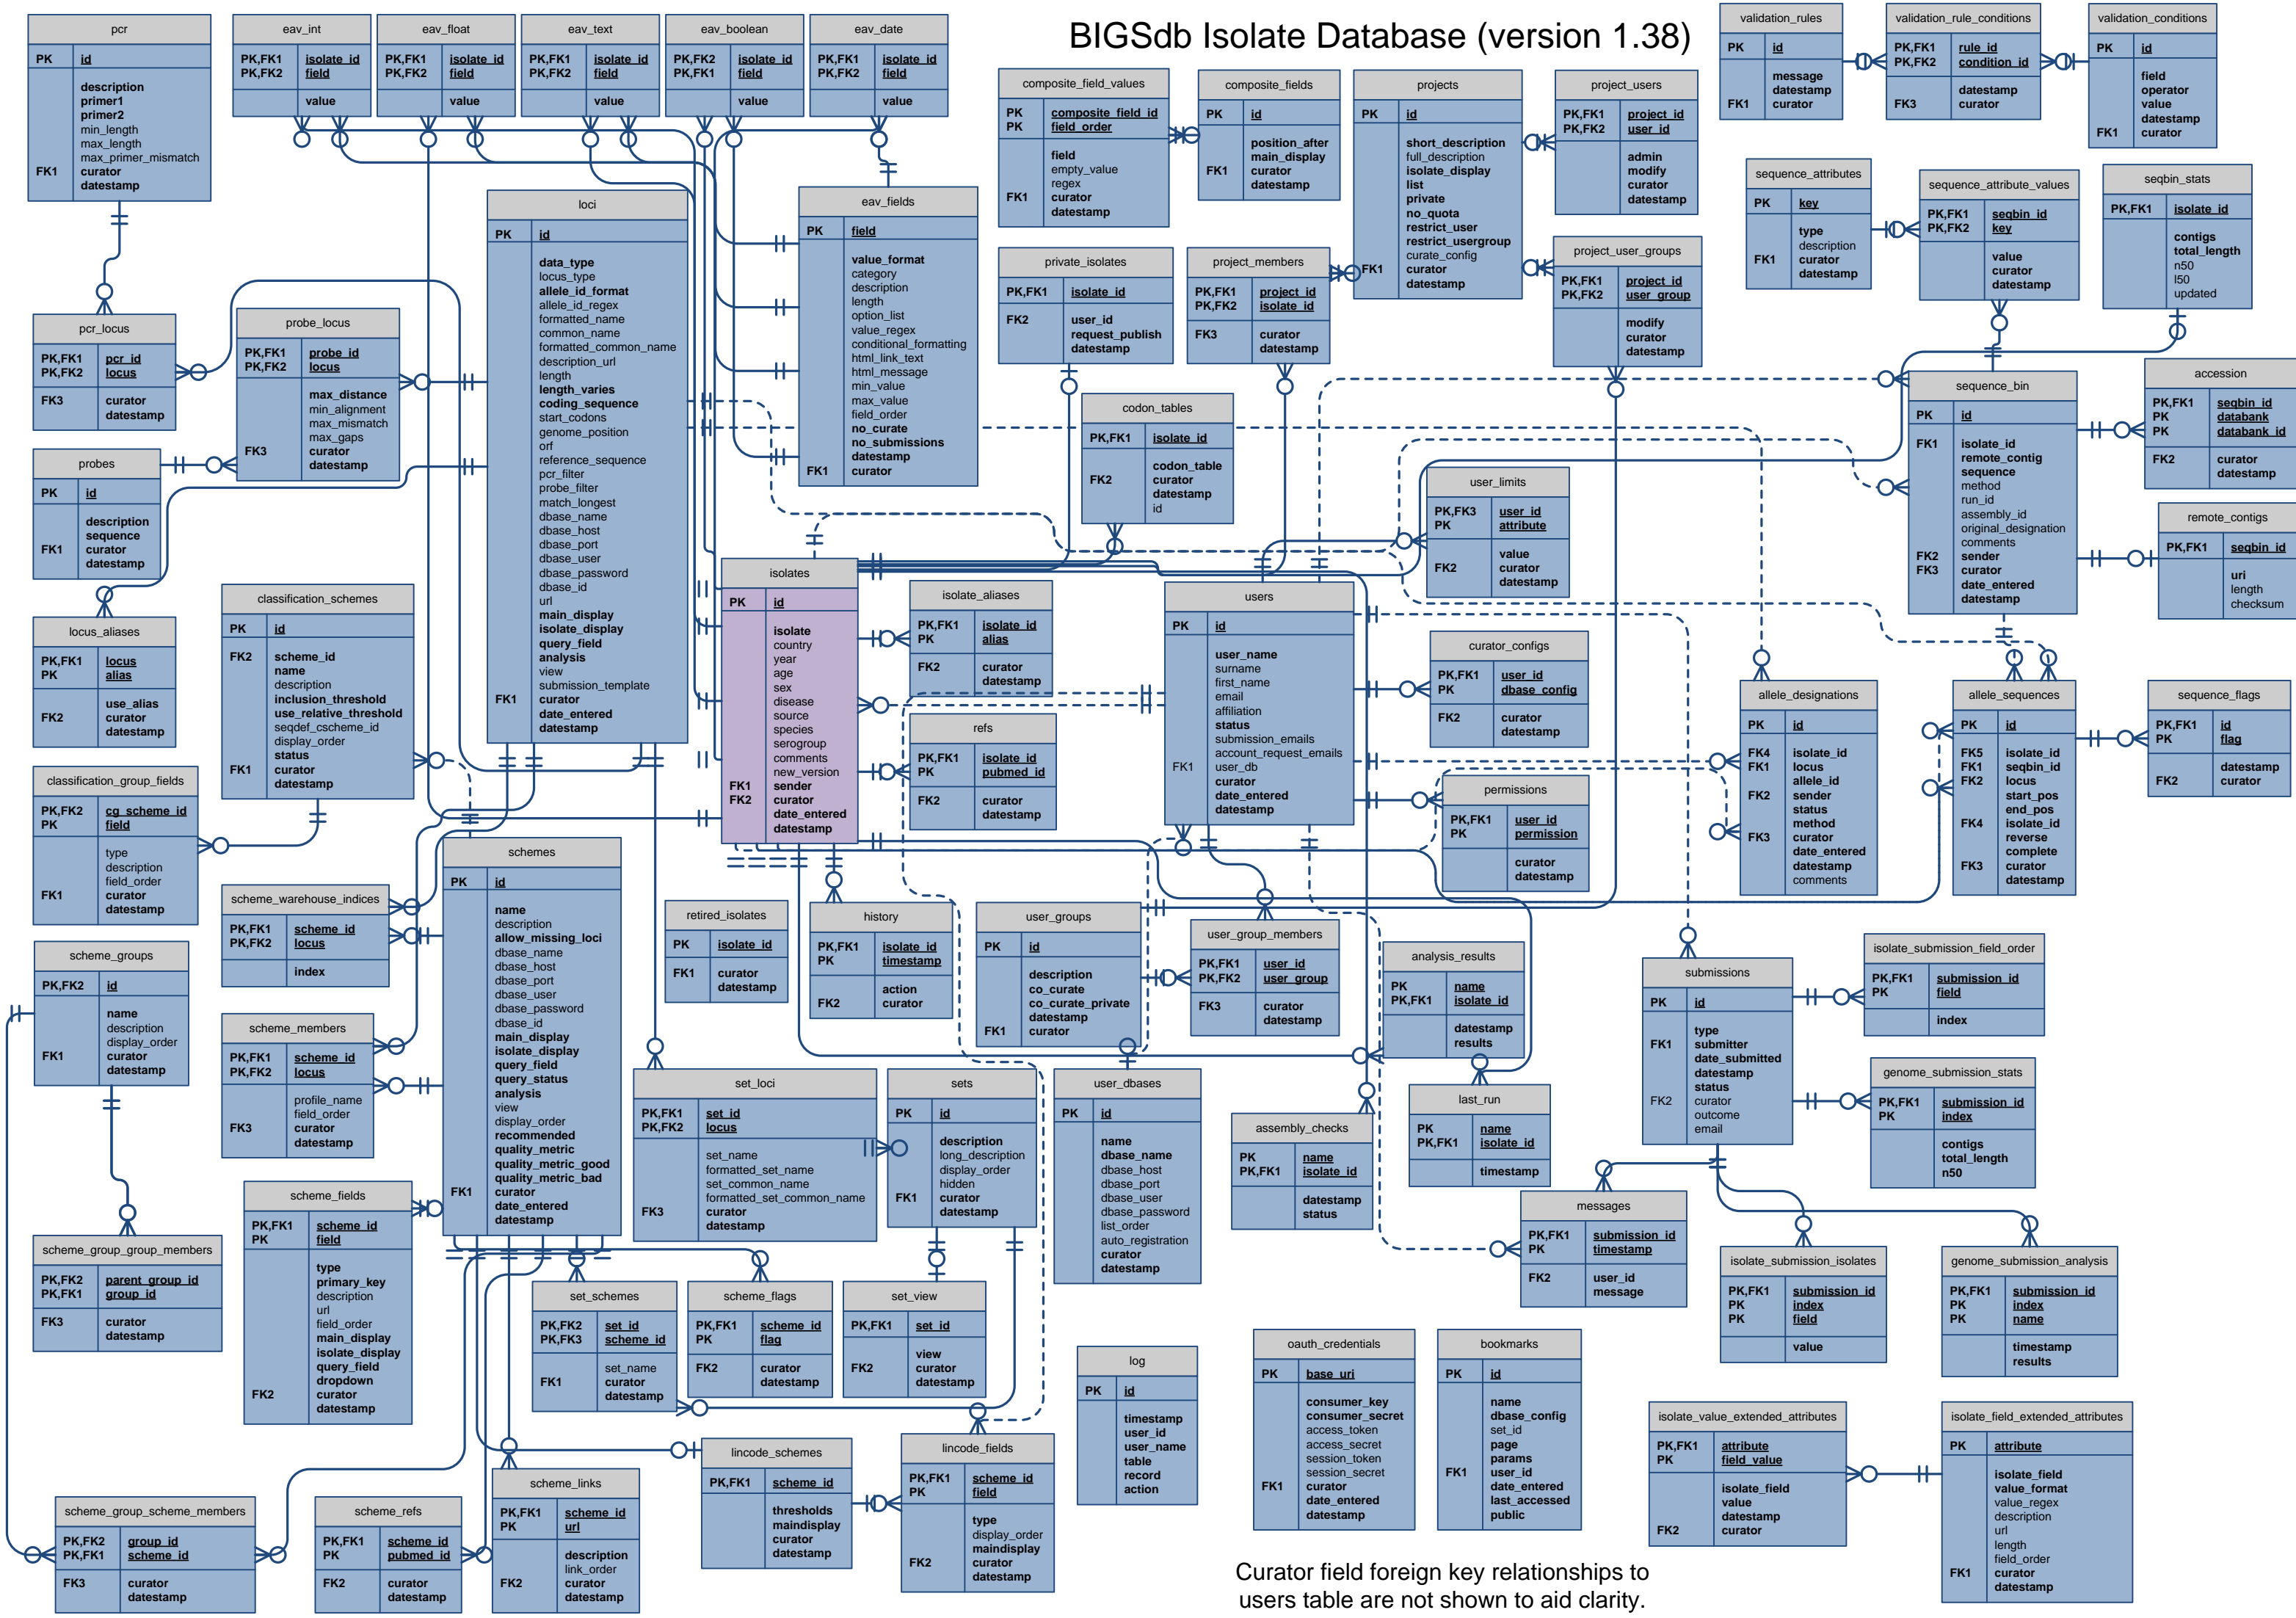

BIGSdb Isolate Database (version 1.38)

Curator field foreign key relationships to users table are not shown to aid clarity.