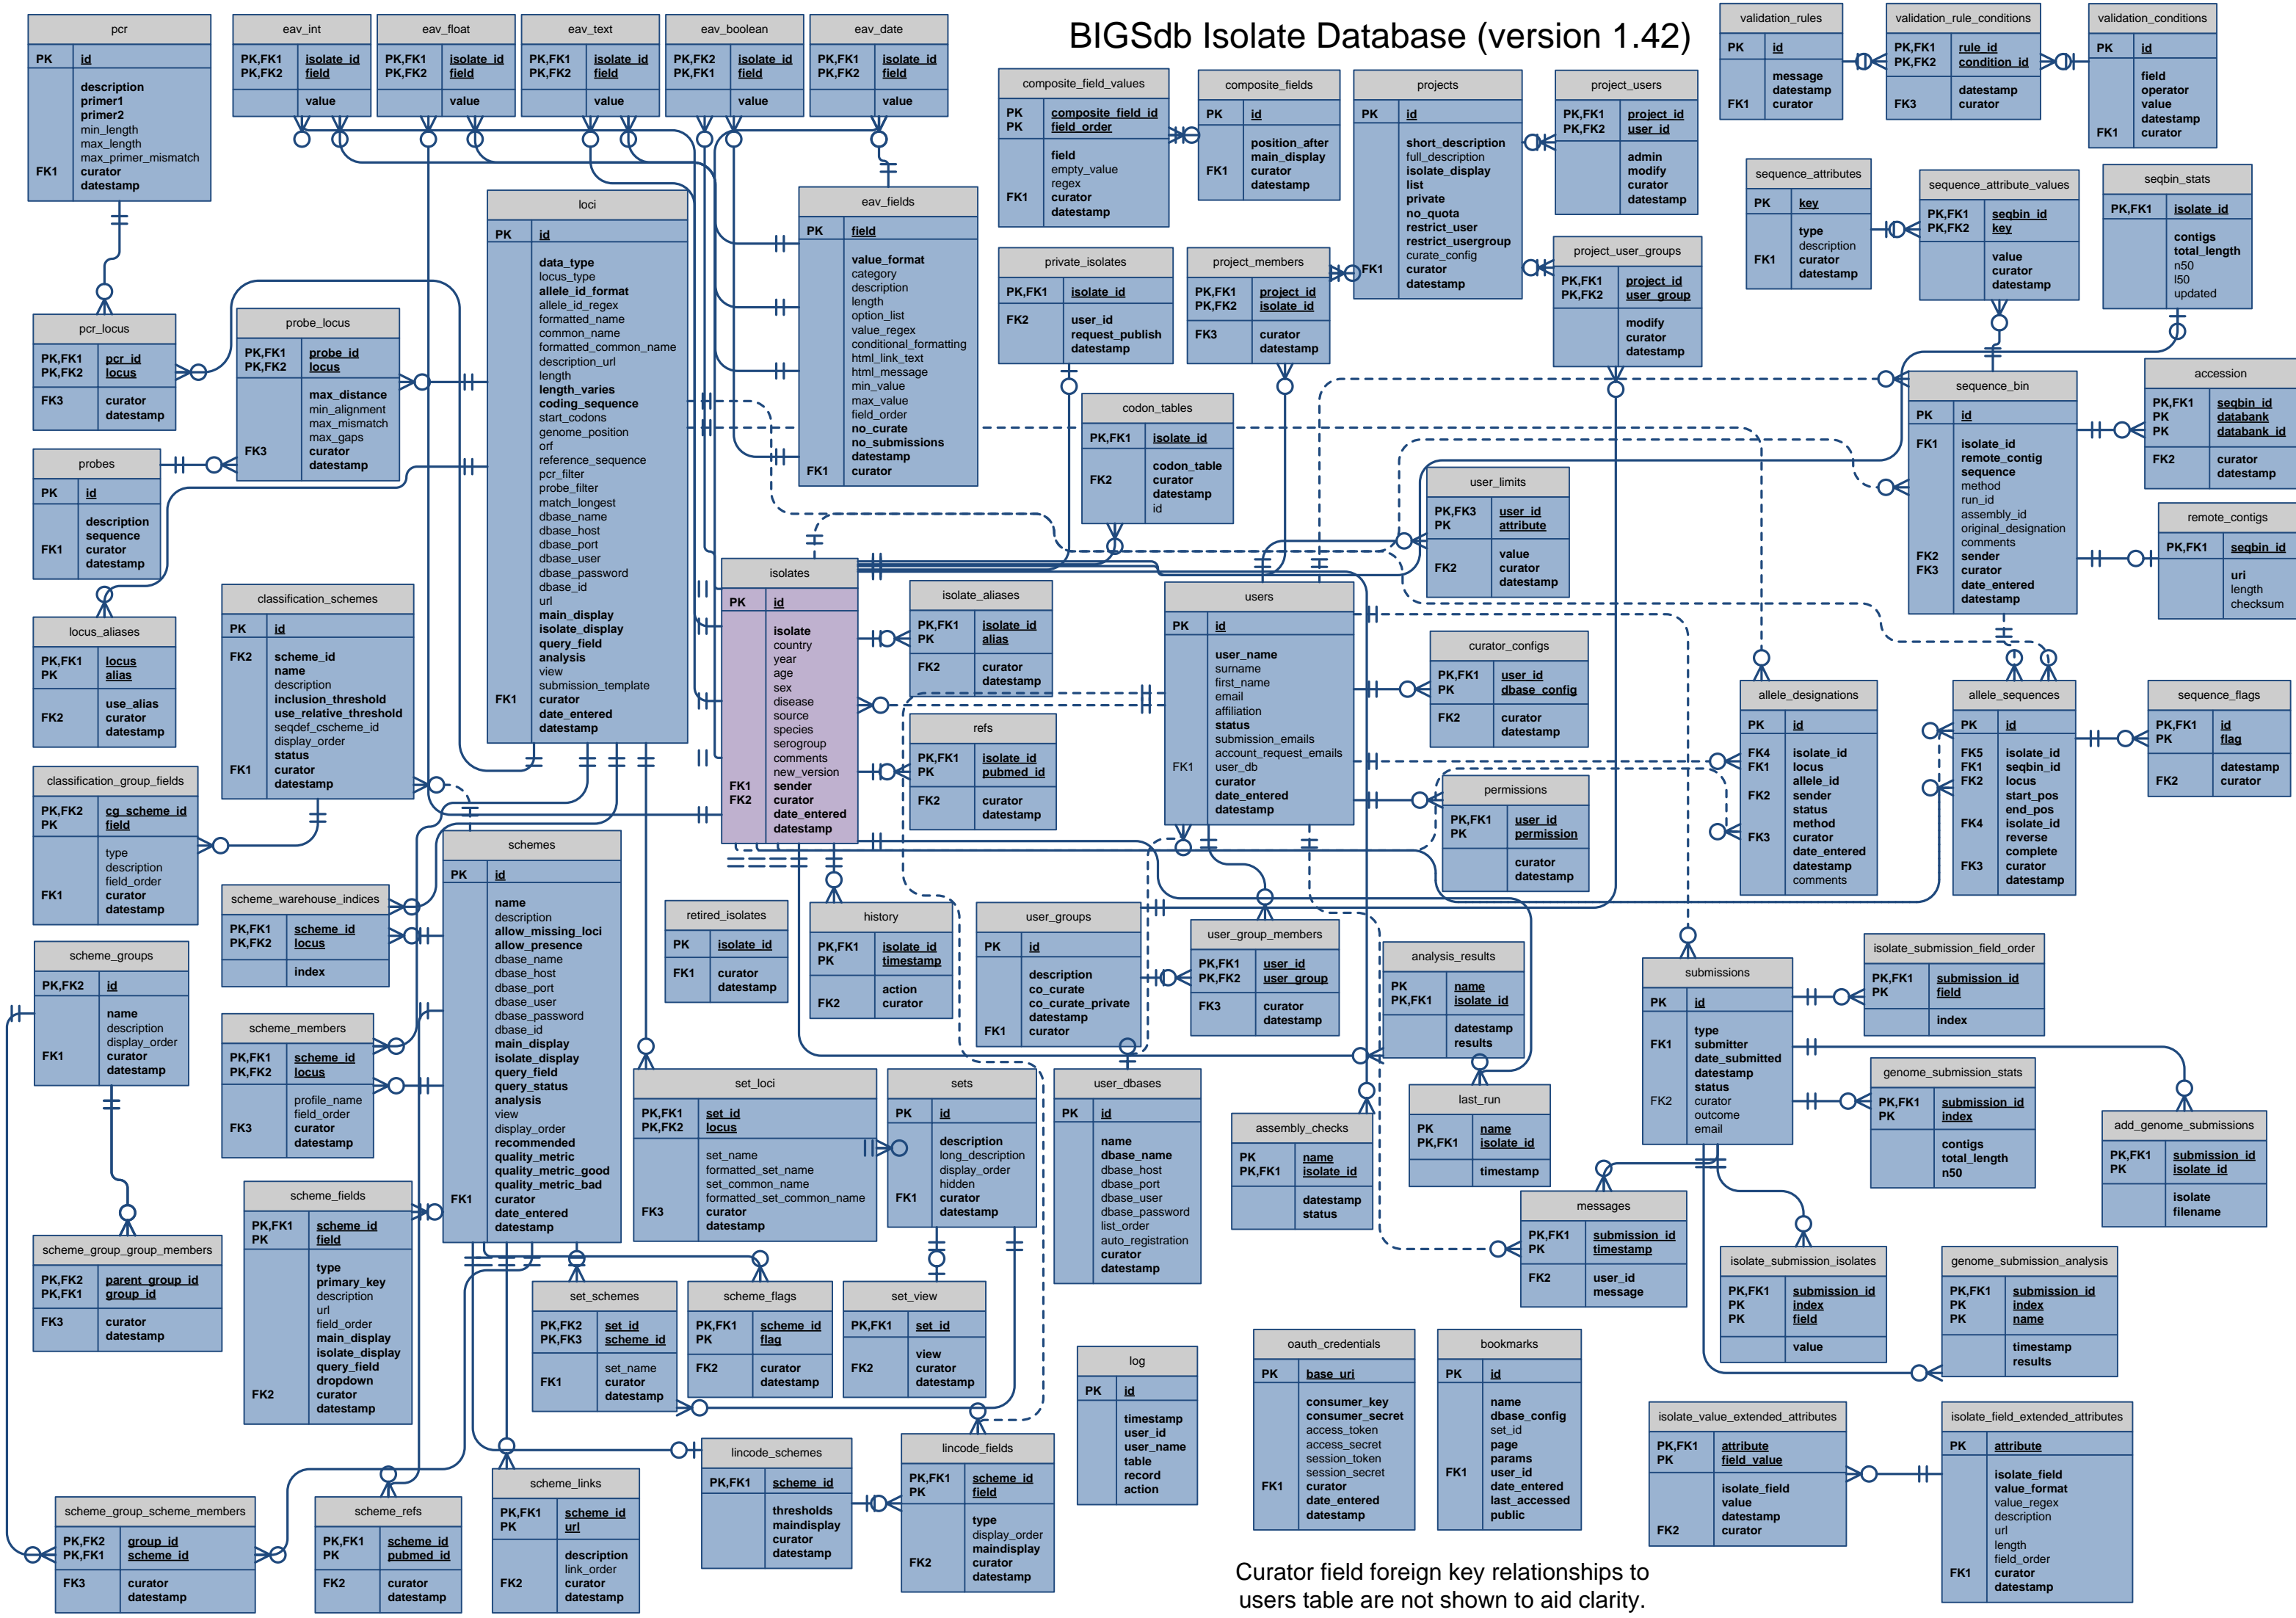

BIGSdb Isolate Database (version 1.42)

Curator field foreign key relationships to users table are not shown to aid clarity.