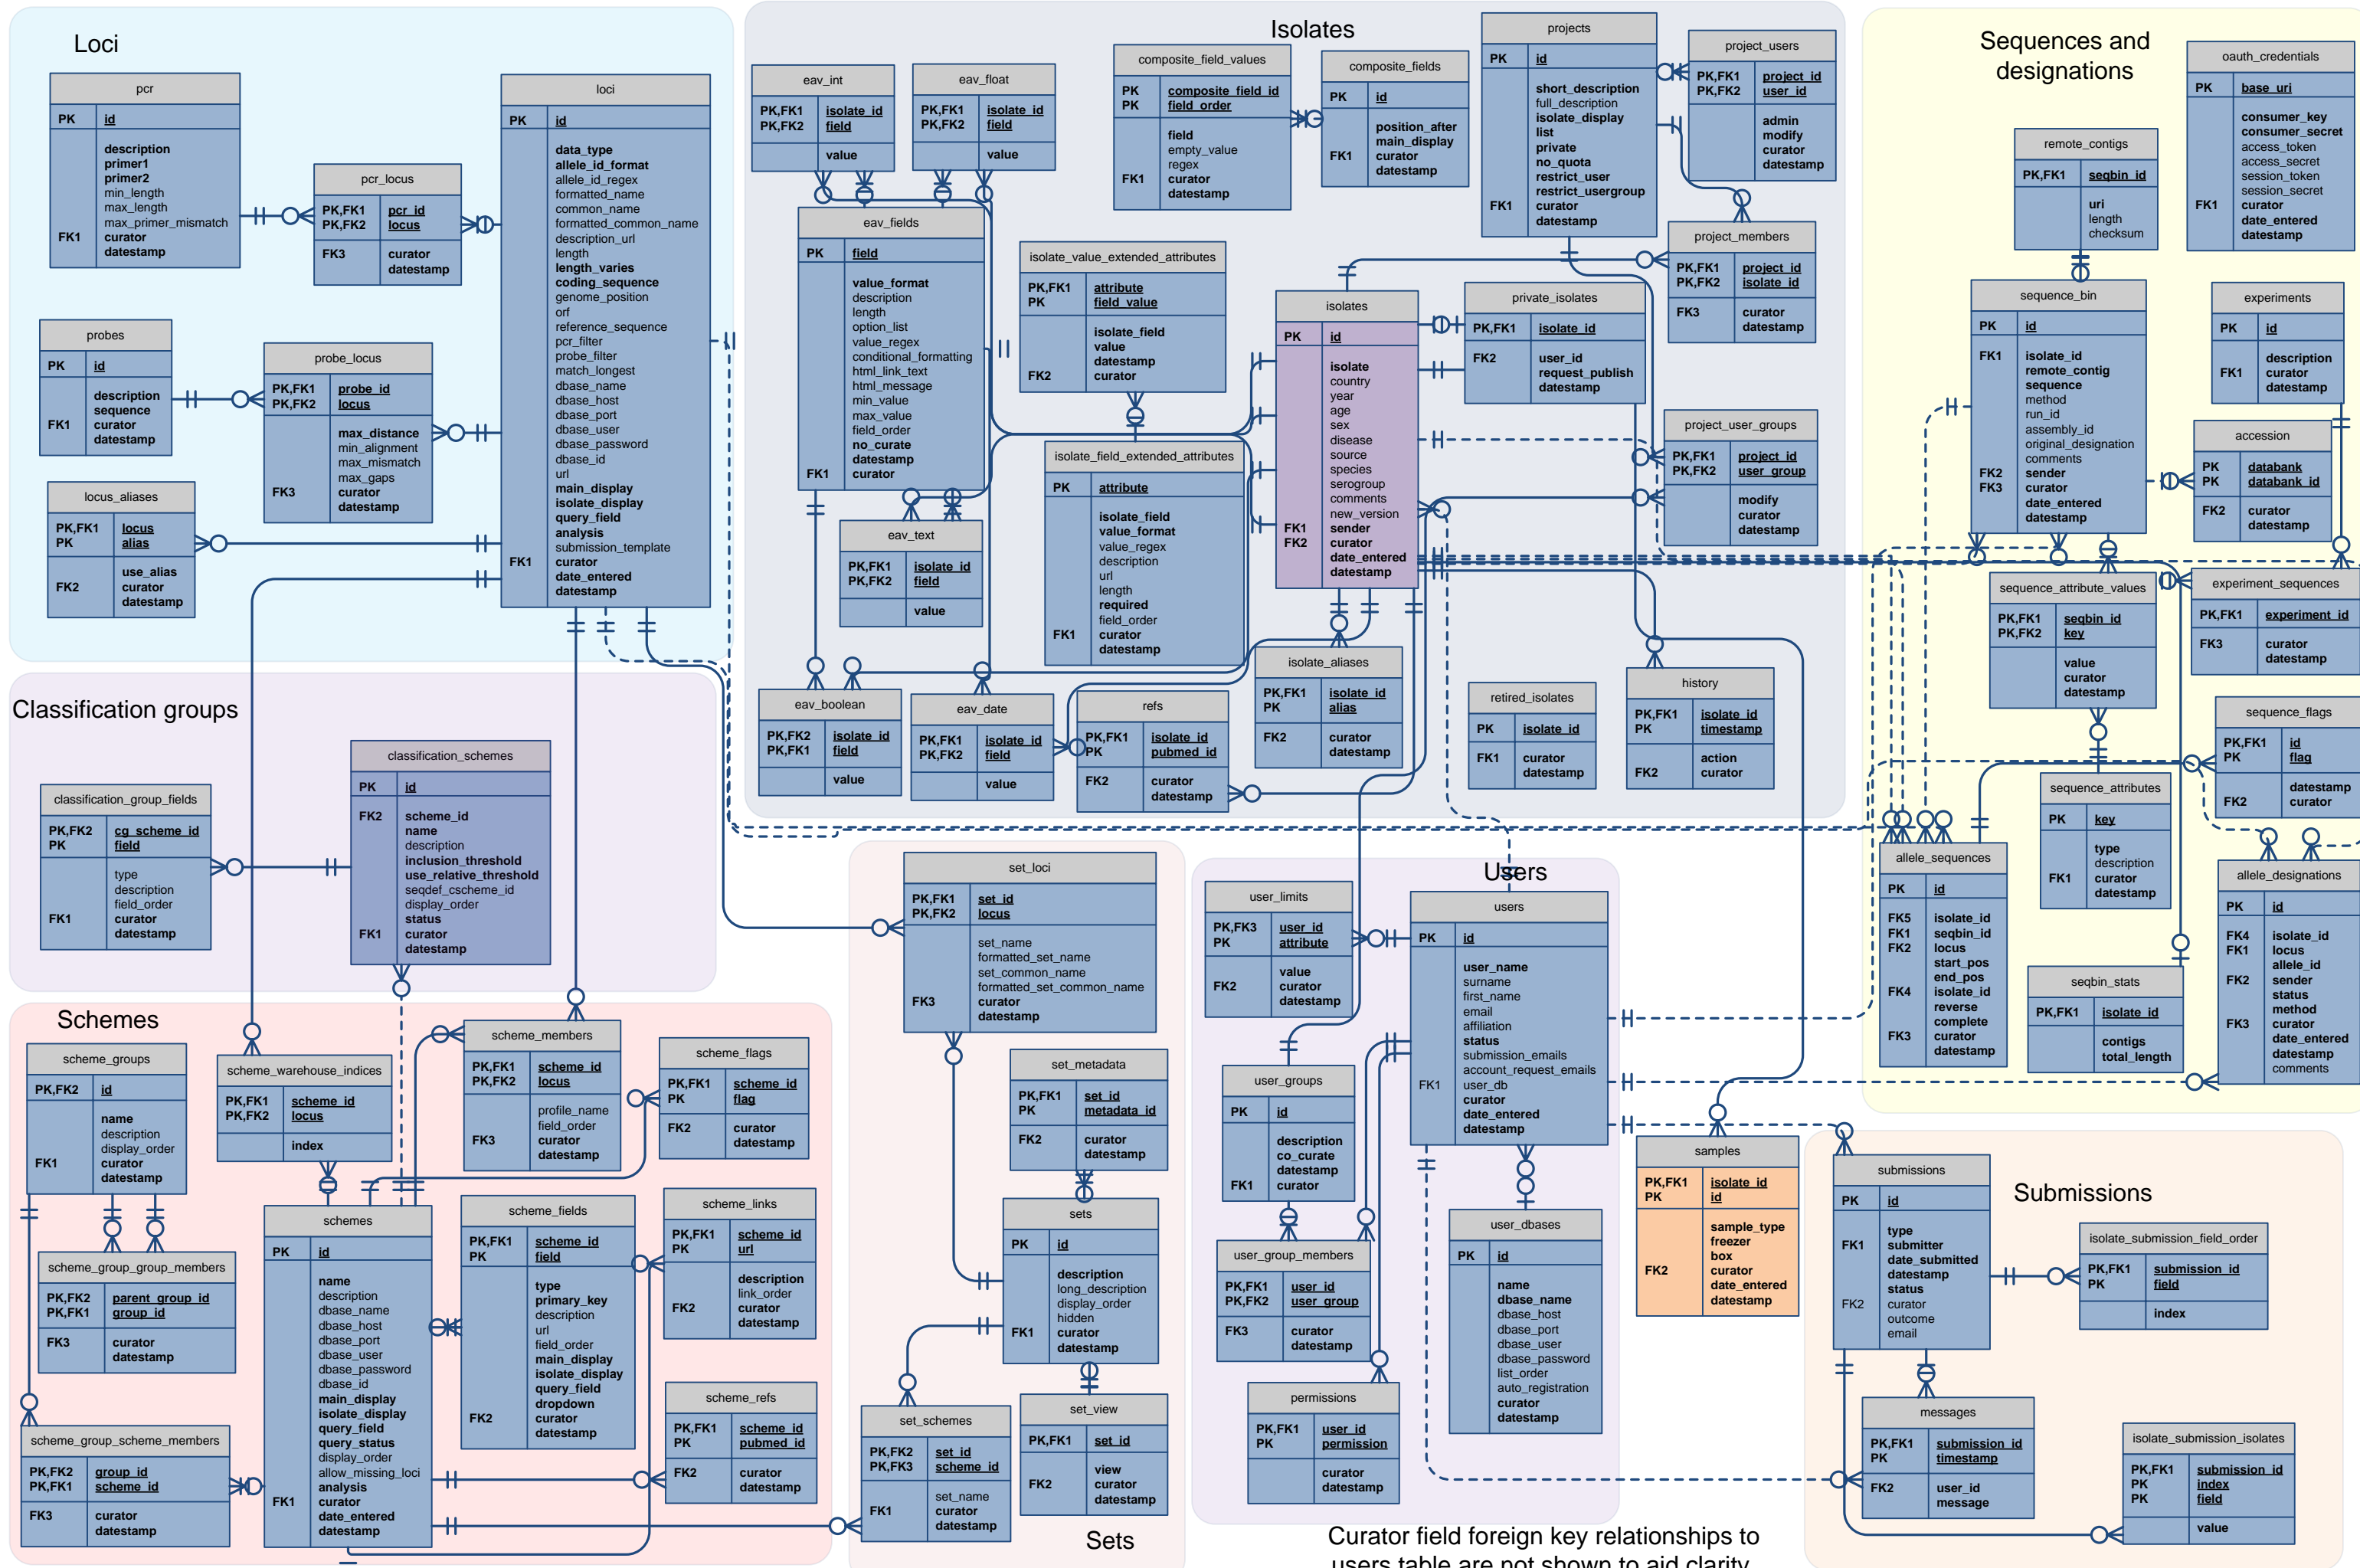

BIGSdb Isolate Database (version 1.21)

Curator field foreign key relationships to users table are not shown to aid clarity.