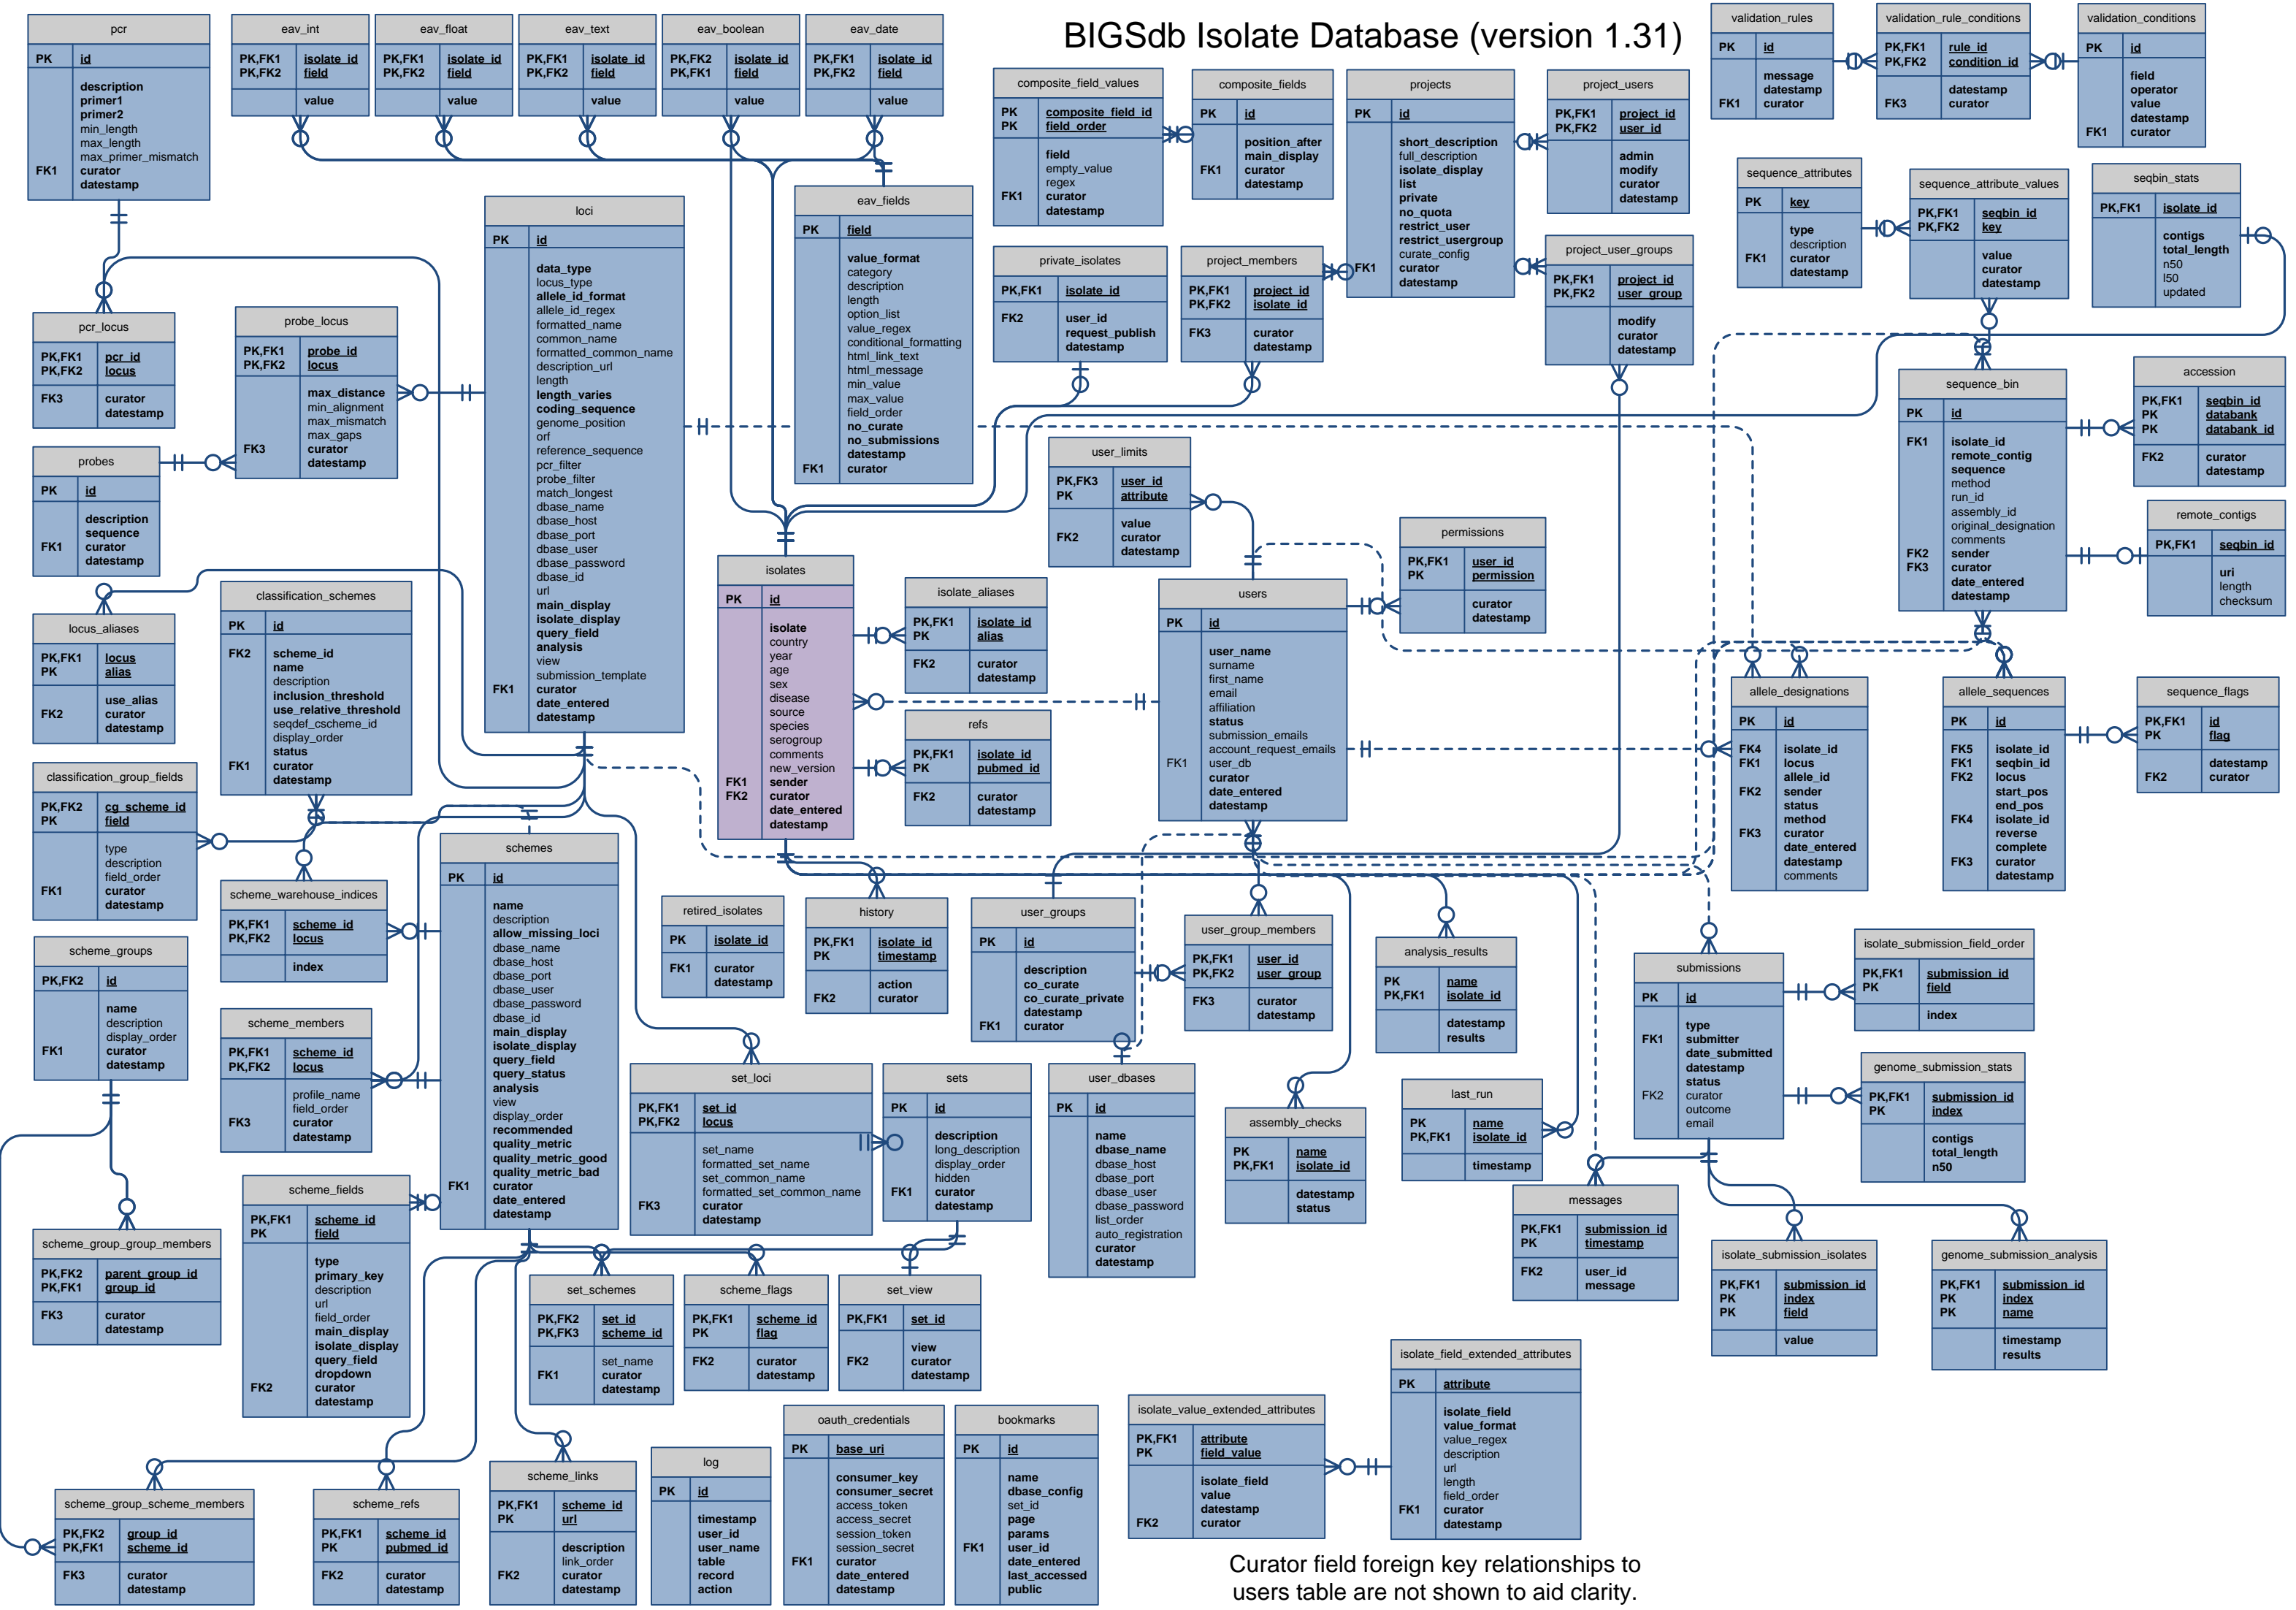

BIGSdb Isolate Database (version 1.31)

Curator field foreign key relationships to users table are not shown to aid clarity.